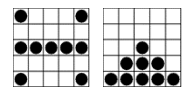

Crazy Kite with 4 corners Extra Cards 3on
Gray \$2 PRIZE: Bingo on Top or Middle
Card 50% Bottom Card 70%

Game 24-25 SPECIAL G'-Spot JACKPOT Olive Stripe

Two part game Little Joe Prize \$100
continue on to Coverall. Coverall
within designated # win progressive
Consolation prize \$500 Bingo on a
G on either portion win an extra
\$100

Event Ticket—\$5

Single Bingo on each of the five
squares. Wild spots are wild.
50% of Sales

Games 26-27 Yellow Adm. Package Regular

Single Bingo with 4 outside corner
Or Crazy Pyramid Bingo on a
Pattern continue for other