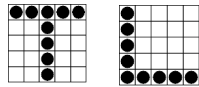

Mohawk Bingo Palace Program

Games 1-5 Early Birds Purple Booklet 3on \$5

Single Bingo (Corners count) PRIZE:
60% of sales

Games 6-10 Warm-up Blue Booklet 3on with Star

Two of Three Patterns (Same Card)
PRIZE: 70% Bingo on Star Progressive

Games 11-12 Blue Adm. Package Regular

Single Bingo Hardway or
Double Bingo Hardway
Bingo on a Pattern continue for other

Game 13 Special 5 or Below Green Stripe 6on

Single Bingo ,4 Outside Corners count
Extra Cards 3on Green \$2 PRIZE: 50% sales

Game 14 QUINELLA Purple Coverall 3on \$2

If you can flip the # called daub both
numbers. PRIZE: 50% of sales

Games 15-16 Orange Adm. Package Regular

Crazy T or Crazy L Bingo on a
Pattern continue for other

Game 17 DOUBLE DIGIT 1on Pink/Blue \$2 Coverall

If a number is called within the square
daub both numbers in that square. PRIZE:
Consolation \$300 or Bingo on a Double
Digit Win The Progressive

Game 18 SPECIAL Managers Yellow Stripe 6on