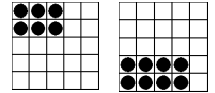

Game 17 DOUBLE DIGIT 1on Pink/Blue \$2 Coverall

If a number is called within the square
daub both numbers in that square. PRIZE:
Consolation \$300 or Bingo on a Double
Digit Win The Progressive

Game 18 SPECIAL Managers Yellow Stripe 6on

Letter X Extra Cards 3on Yellow \$2
PRIZE: 15# or less win Progressive jackpot
or Consolation 50% of Sales

Game 19 SPECIAL Lucky 3 Pink Stripe 6on/3on \$2

Triple Bingo with a wild #
PRIZE: Bingo with the first
three numbers called in win-
ning pattern Progressive Jack-
pot. Consolation 40% of

Game 20 -PROMO GAME \$2

Odd & Even Coverall- Red
Coverall 50% of Sales

Games 21-22 Green Adm. Package Regular

Six Pack Hardway (continue on)
Block of 8 Hardway

Game 23 SPECIAL Crazy Kite with 4 Corners Gray Stripe

Crazy Kite with 4 corners Extra Cards 3on
Gray \$2 PRIZE: Bingo on Top or Middle
Card 50% Bottom Card 70%

Game 24-25 SPECIAL G'-Spot JACKPOT Olive Stripe

Two part game Little Joe Prize \$100
continue on to Coverall. Coverall
within designated # win progressive
Consolation prize \$500 Bingo on a
G on either portion win an extra
\$100