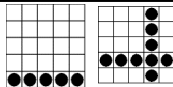

Mohawk Bingo Palace Program

Games 1-5 Early Birds Purple Booklet 3on \$5

Single Bingo (Corners count) PRIZE:
60% of sales

Games 6-10 Warm-up Blue Booklet 3on with Star

Two of Three Patterns (Same Card)
PRIZE: 70% Bingo on Star Progressive

Games 11-12 Blue Adm. Package Regular

Single Bingo Hardway or
Double Bingo Hardway
Bingo on a Pattern continue for other

Game 13 Special 5 or Below Green Stripe 6on

Single Bingo ,4 Outside Corners count
Extra Cards 3on Green \$2 PRIZE: 50% sales

Game 14 QUINELLA Purple Coverall 3on \$2

If you can flip the # called daub both
numbers. PRIZE: 50% of sales

Games 15-16 Orange Adm. Package Regular

Crazy T or Crazy L Bingo on a
Pattern continue for other