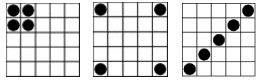

Mohawk Bingo Palace Program

Games 1-5 Early Birds Purple Booklet 3on \$5

Single Bingo (Corners count) PRIZE:
60% of sales

Games 6-10 Warm-up Blue Booklet 3on with Star

Two of Three Patterns (Same Card)
PRIZE: 70% Bingo on Star Progressive

Games 11-12 Blue Adm. Package Regular

Single Bingo Hardway or
Double Bingo Hardway
Bingo on a Pattern continue for other

Game 13 Special 5 or Below Green Stripe 6on

Single Bingo ,4 Outside Corners count
Extra Cards 3on Green \$2 PRIZE: 50% sales

Game 14 QUINELLA Purple Coverall 3on \$2

If you can flip the # called daub both
numbers. PRIZE: 50% of sales

Games 15-16 Orange Adm. Package Regular

Crazy T or Crazy L Bingo on a
Pattern continue for other